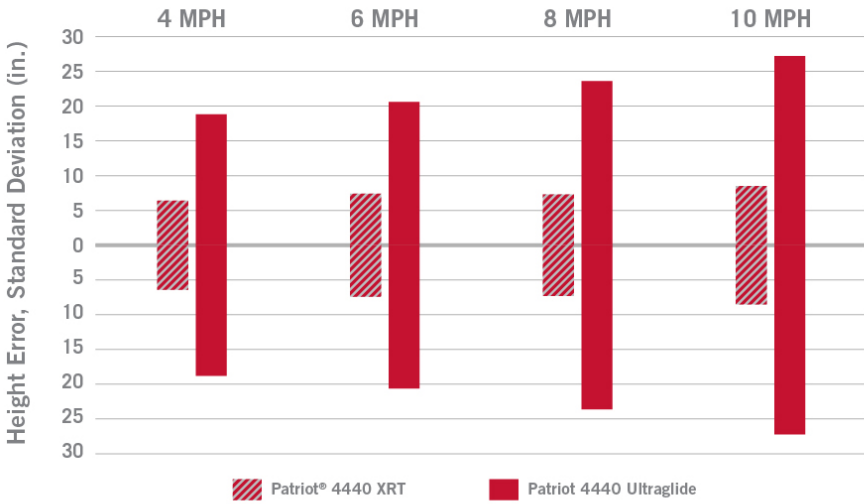

BOOM HEIGHT CONTROL COMPARISON

Source: Raven Applied Technology – Sioux Falls, SD